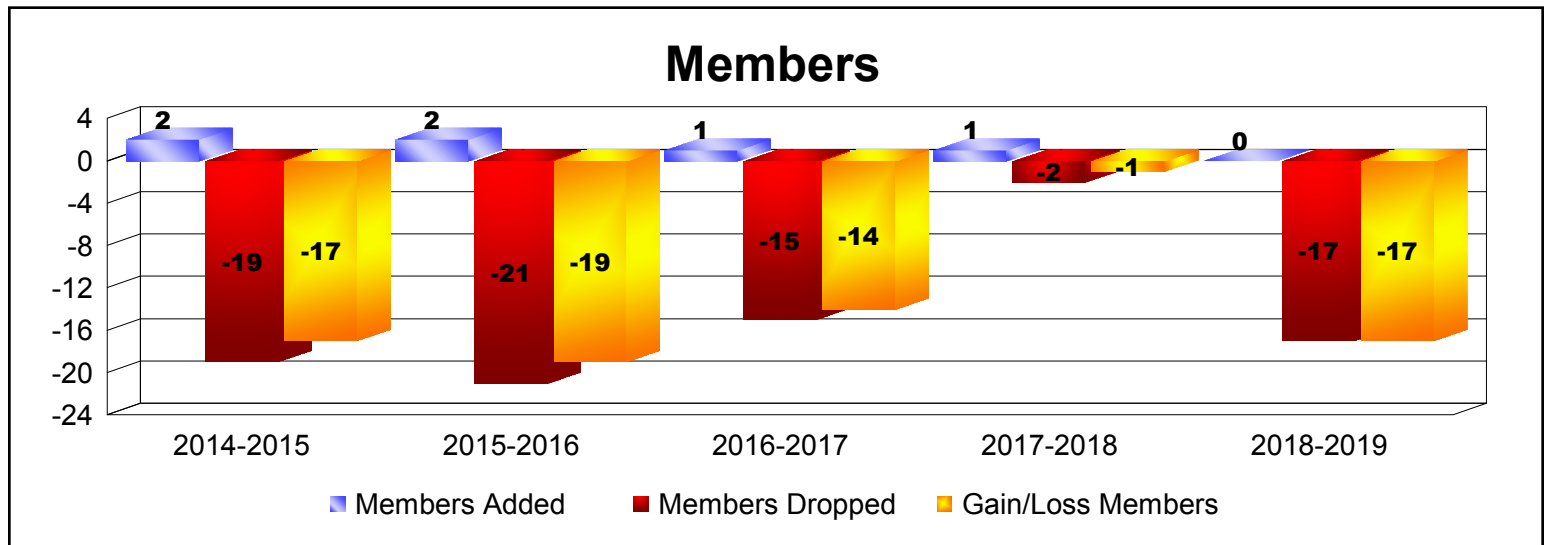

Year	New Clubs	Dropped Clubs	Gain/ Loss Clubs	New Members	Charter Members	Reinstate Members	Transfer Members	Total Member Added	Total Members Dropped	Gain/ Loss Members
2014-2015	0	-1	-1	2	0	0	0	2	-19	-17
2015-2016	0	0	0	2	0	0	0	2	-21	-19
2016-2017	0	-2	-2	1	0	0	0	1	-15	-14
2017-2018	0	0	0	1	0	0	0	1	-2	-1
2018-2019	0	-1	-1	0	0	0	0	0	-17	-17
Average	0	-1	-1	1	0	0	0	1	-15	-14

Membership Composition

June 2019 Cumulative

New Members	0.0%
Charter Members	0.0%
Reinstate Members	0.0%
Transfer members	0.0%
Total:	100.0%

Gender Comparison

June 2019 Cumulative