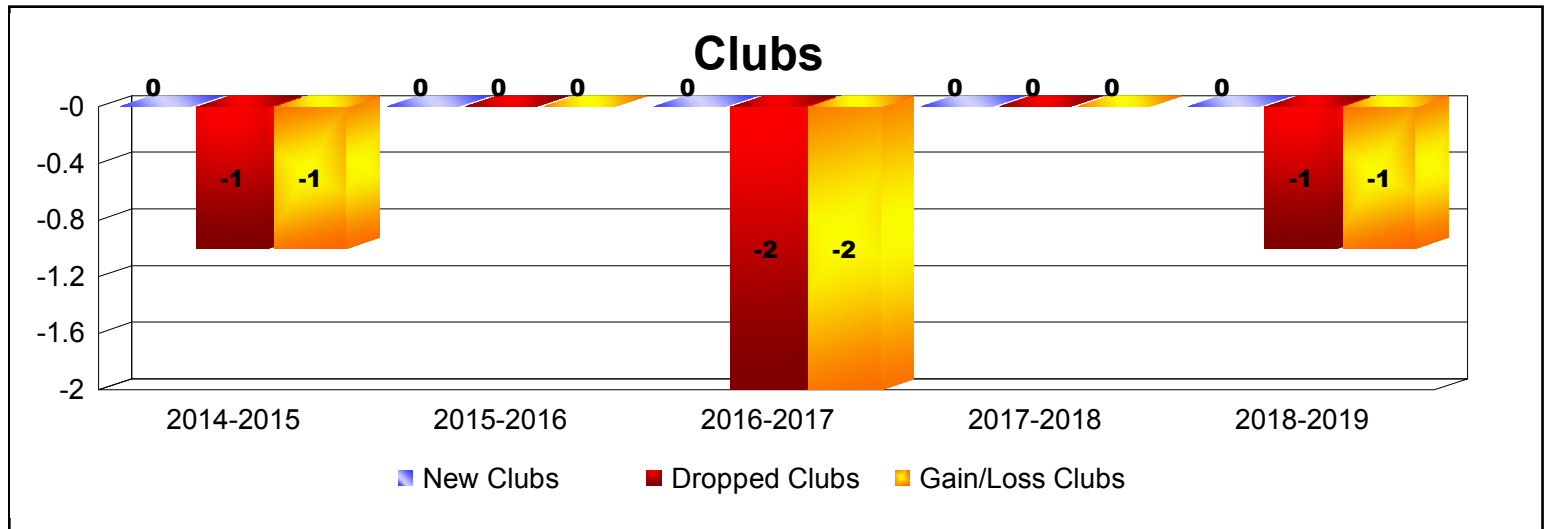

Year	New Clubs	Dropped Clubs	Gain/ Loss Clubs	New Members	Charter Members	Reinstate Members	Transfer Members	Total Member Added	Total Members Dropped	Gain/ Loss Members
2014-2015	0	-1	-1	2	0	0	0	2	-19	-17
2015-2016	0	0	0	2	0	0	0	2	-21	-19
2016-2017	0	-2	-2	1	0	0	0	1	-15	-14
2017-2018	0	0	0	1	0	0	0	1	-2	-1
2018-2019	0	-1	-1	0	0	0	0	0	-17	-17
Average	0	-1	-1	1	0	0	0	1	-15	-14

Membership Composition

June 2019 Cumulative

New Members	0.0%
Charter Members	0.0%
Reinstate Members	0.0%
Transfer members	0.0%
Total:	100.0%

Gender Comparison

June 2019 Cumulative